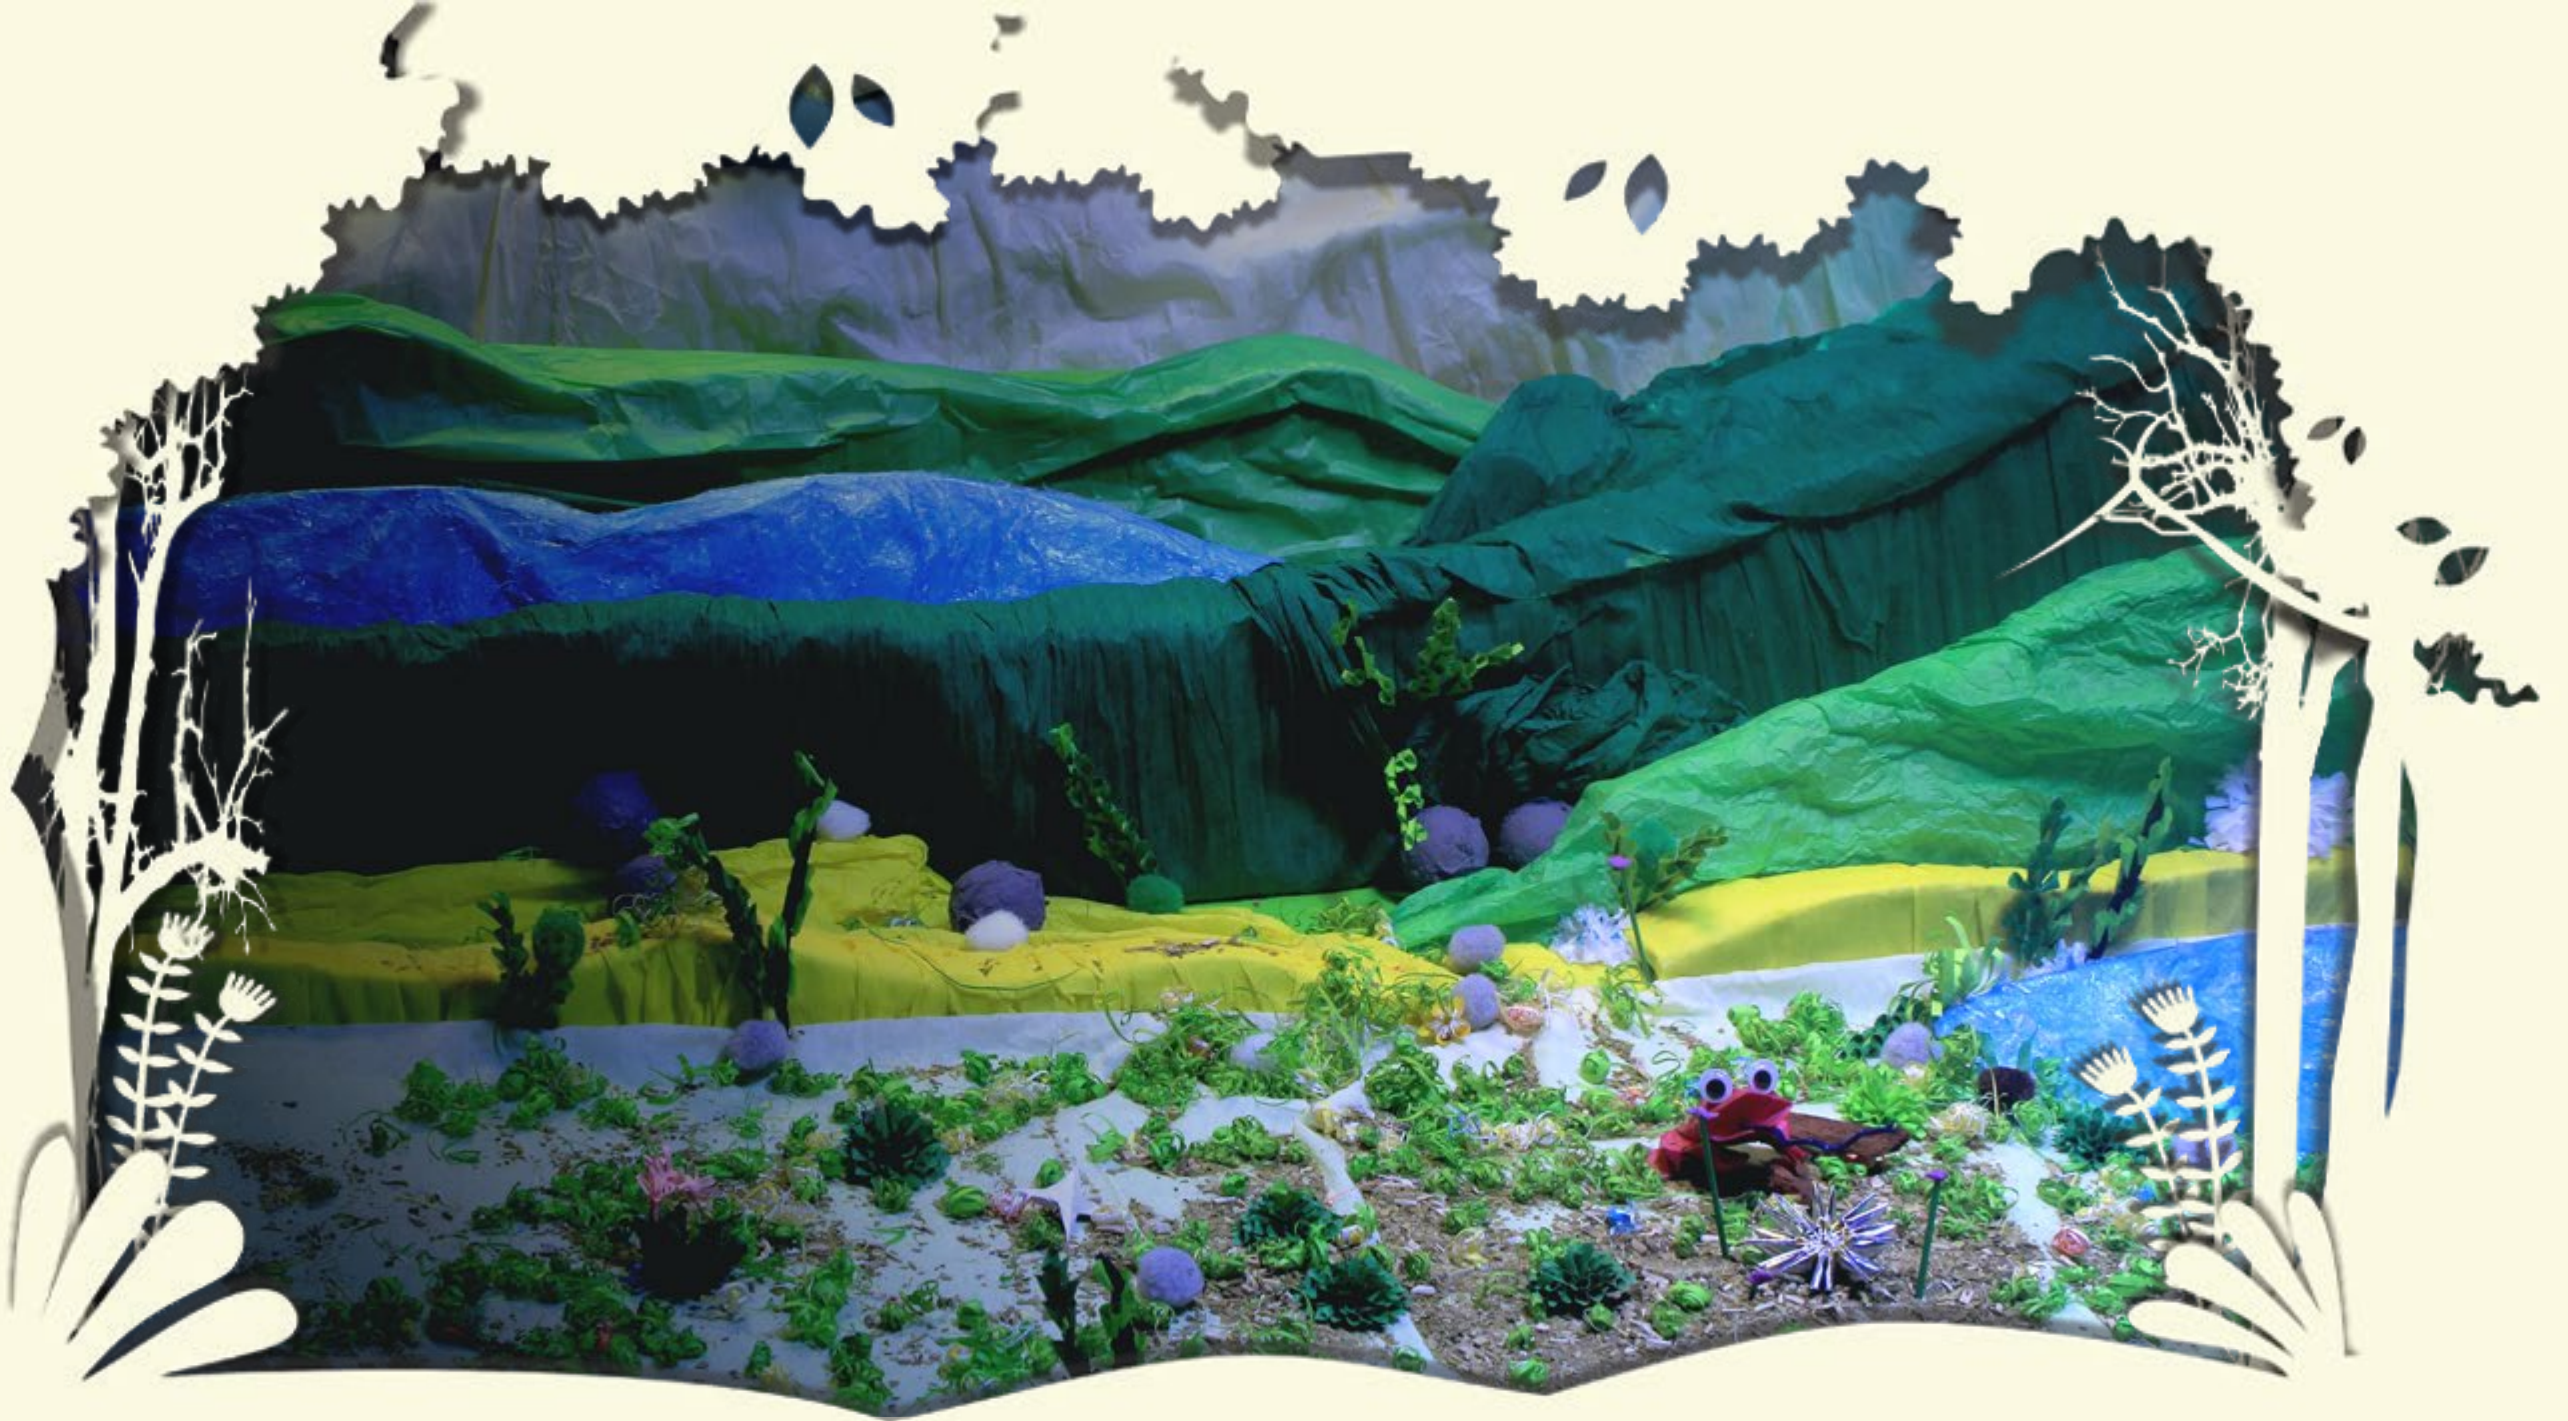

NA WAMLI

www.idartesencasa.gov.co

Mamá Osa se alista
para un gran
encuentro.

Lobo trae algo entre manos.
O, ¿entre patas?

¡Grrrr!

Y Gato es
cómplice de él.

¡Miau!

Mientras, Rana
convoca a las nubes
para hacer llover.

A paper craft scene featuring a blue paper rabbit in a landscape with trees and flowers. The rabbit is made of blue paper and has a small black eye. It is standing on a white base. The background is a collage of green and blue paper trees and flowers. The text "La amiga Liebre zapatea la tierra para fortalecer." is written in white on the left side of the scene.

La amiga Liebre
zapatea la tierra
para fortalecer.

Cuando Sapo salta, en lo profundo algo empieza a aparecer.

¡Uh-Uh!

¡Uh-Uh!

Una o dos hojitas ya puedes ver, así que Lechuza la resguarda para poderla proteger.

Desde la profundidad
de las montañas,
Venado abona para
ayudar a crecer.

Con su olfato,
Leona supo reconocer.

**Y haciendo un llamado,
anuncia que...**

A vibrant diorama scene set within a white, torn-paper border. The background features layered mountains in shades of blue, green, and dark green. In the foreground, a lush landscape includes a blue stream, a pineapple, and various paper-crafted animals: a brown bear, a pink rabbit, several purple birds, a blue bat, and a red frog. The scene is decorated with small paper flowers and plants. Three exclamations are written in white, stylized font: '¡Grrr!' near the bear, '¡Grrr!' near the rabbit, and '¡Uh-Uh!' near the bat.